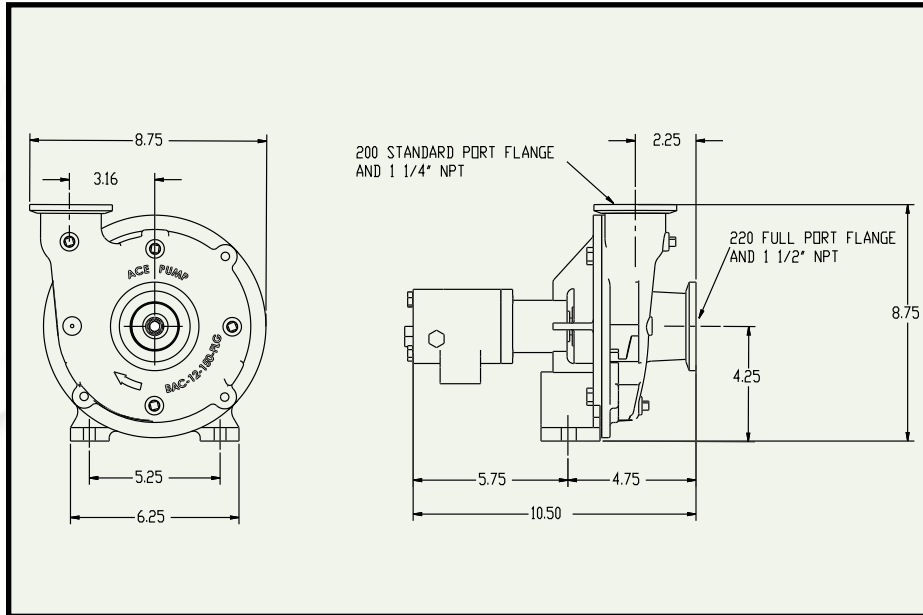

DIMENSION DRAWING

PERFORMANCE GRAPH

www.AcePumps.com
 901-948-8514 • 1650 Channel Avenue
 Memphis, TN 38113