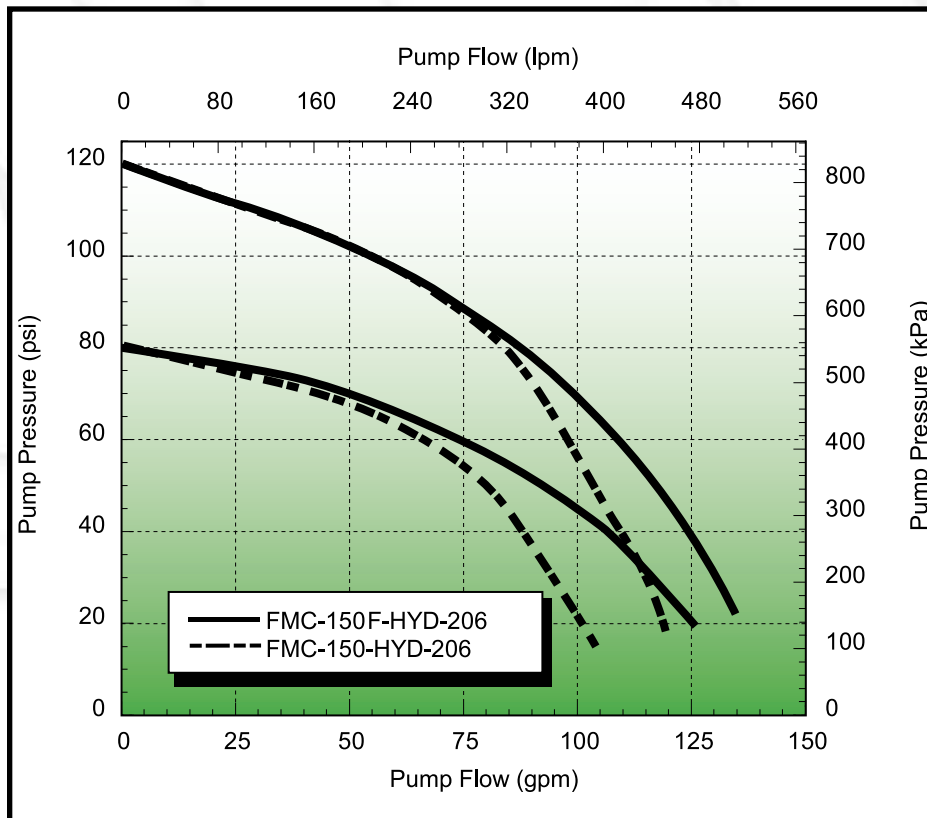

DIMENSION DRAWING

PERFORMANCE GRAPH

www.AcePumps.com
 901-948-8514 • 1650 Channel Avenue
 Memphis, TN 38113